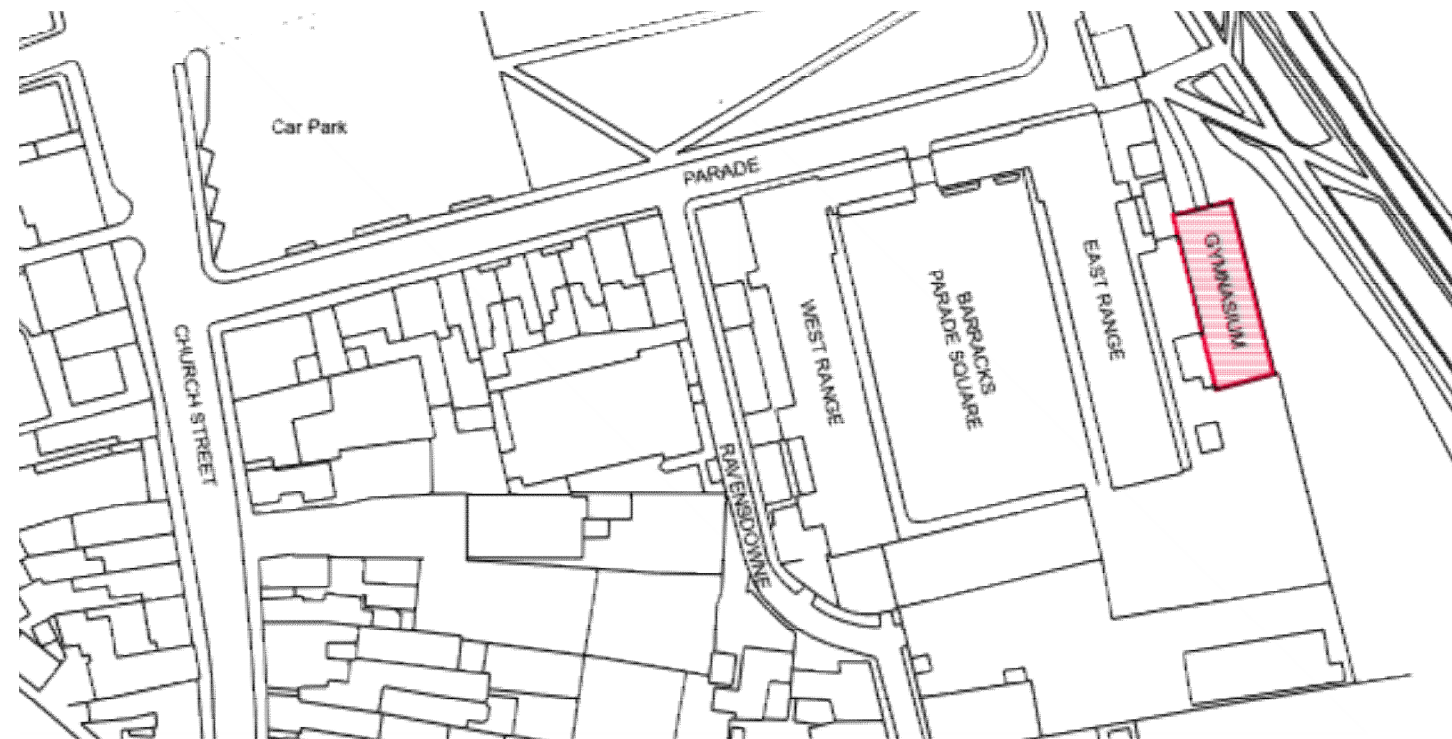

The 19th century Gymnasium

The Site

The Gymnasium building dates from 1901. The building is a part of the curtilage of the Grade I listed Barracks. Its simple form is largely unaltered, and its original use is clearly apparent. The building was repurposed as a gallery by the Berwick Maltings Trust, and it has been in operation, bringing a range of events and contemporary art exhibitions to the local community, since 1993.