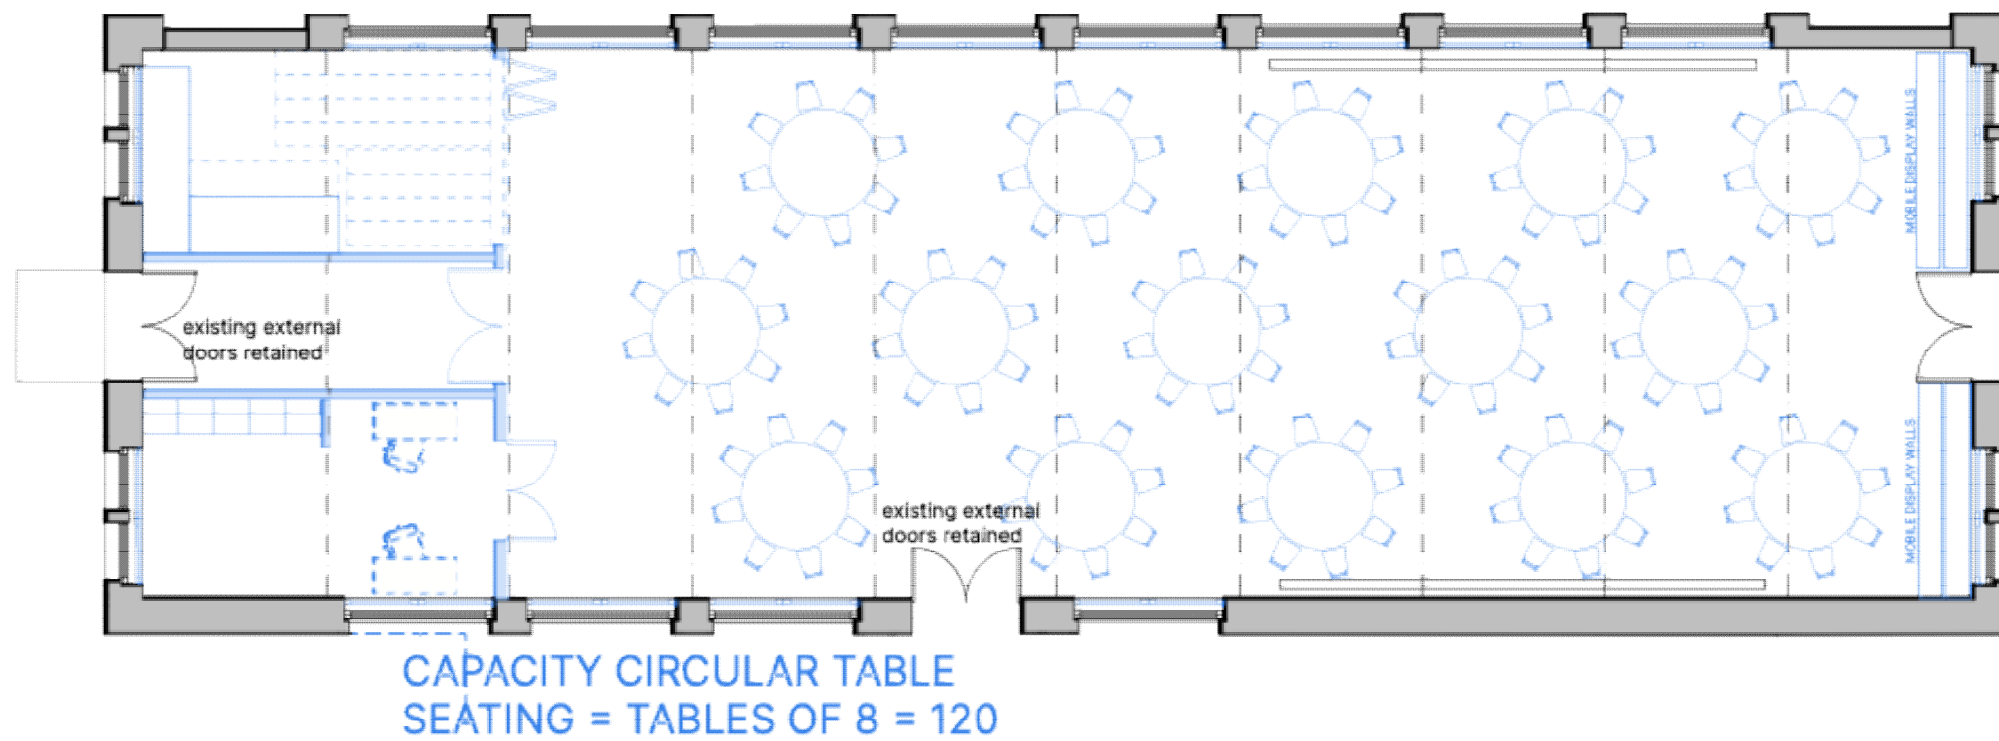

Gymnasium Gallery with exhibitions curated by the Maltings Trust.

This project is funded by Northumberland County Council and delivered in partnership with:

PROPOSED ENHANCEMENTS

The proposal focuses on the refurbishment of the Gymnasium Gallery, to provide a flexible space for the Maltings to display artwork and accommodate a programme of diverse events. The project aims to refurbish and restore the existing building elements to retain its "found space" character of the gallery and integrate it in the context of a wider proposed East Range project. It will provide the necessary thermal improvements including insulating the roof, provision of secondary glazing and new heating.