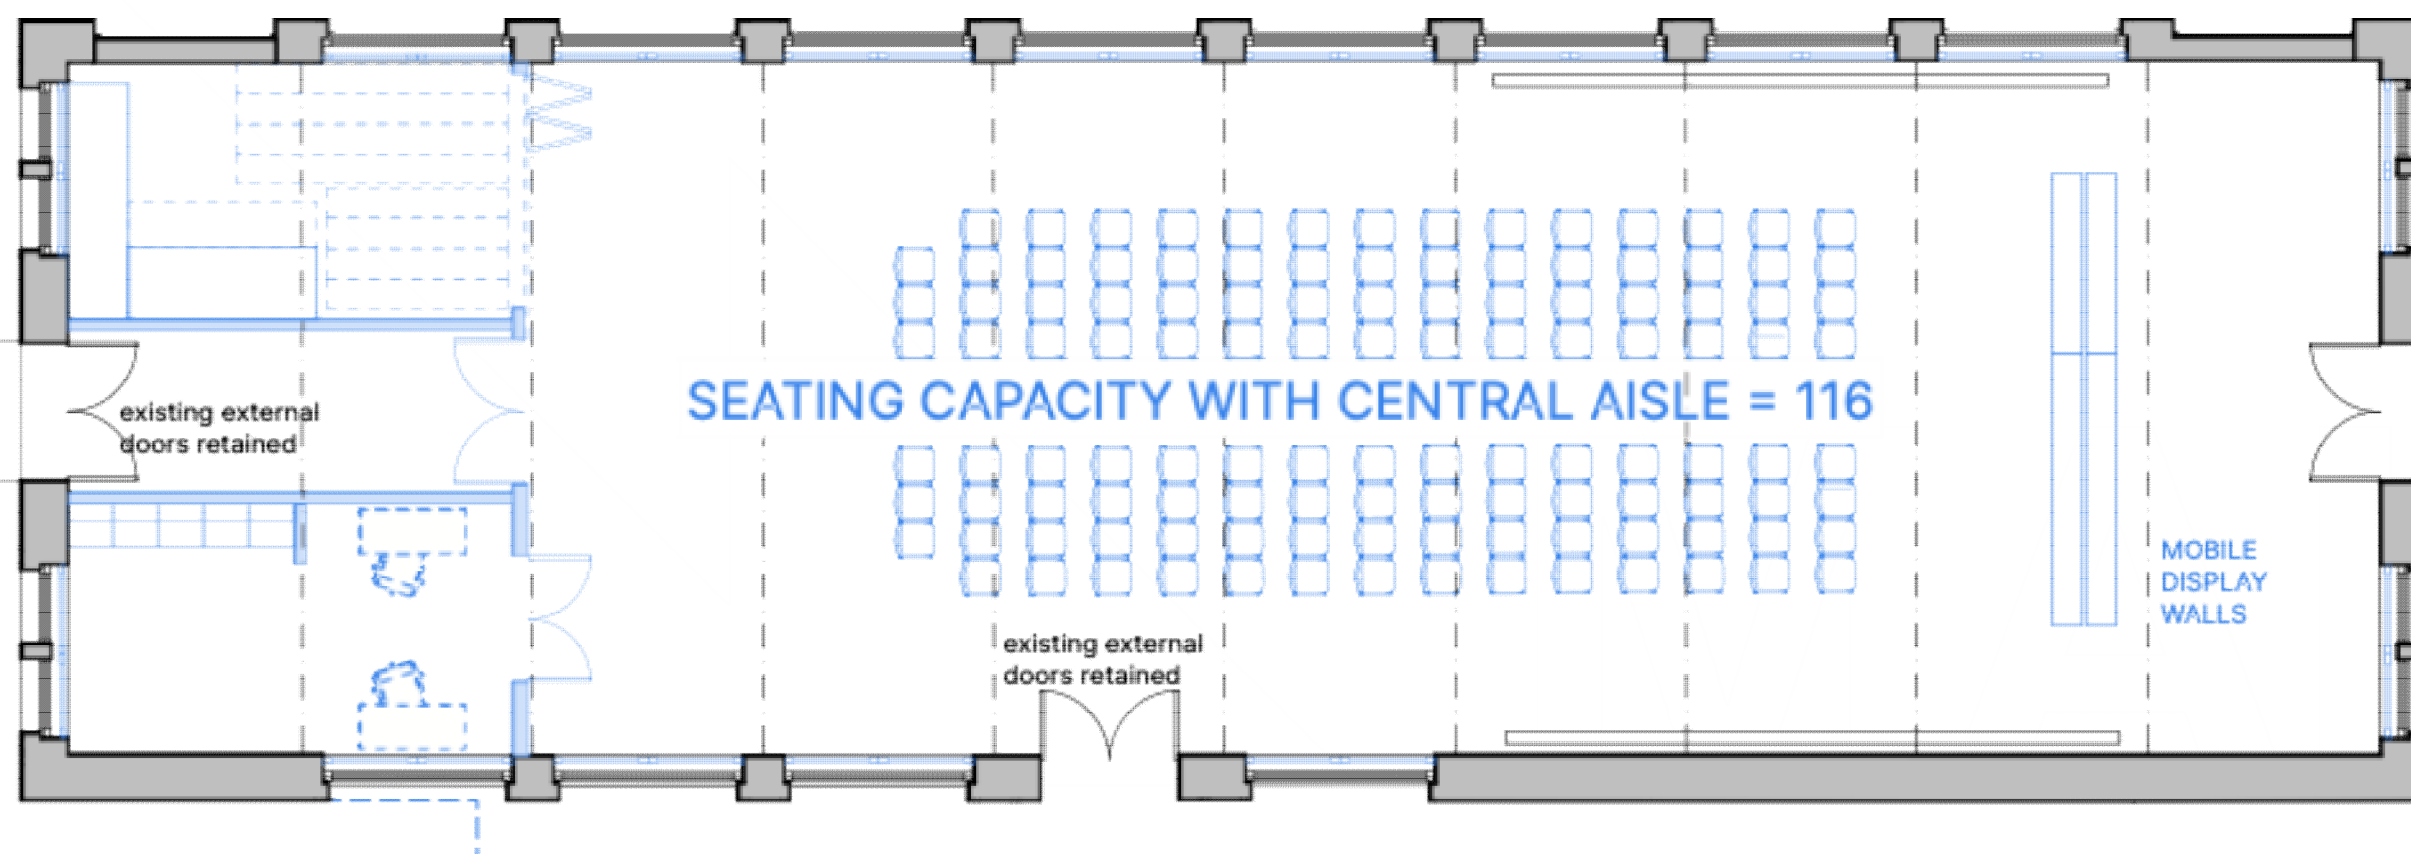

Gymnasium North Gable with Proposed East Range.