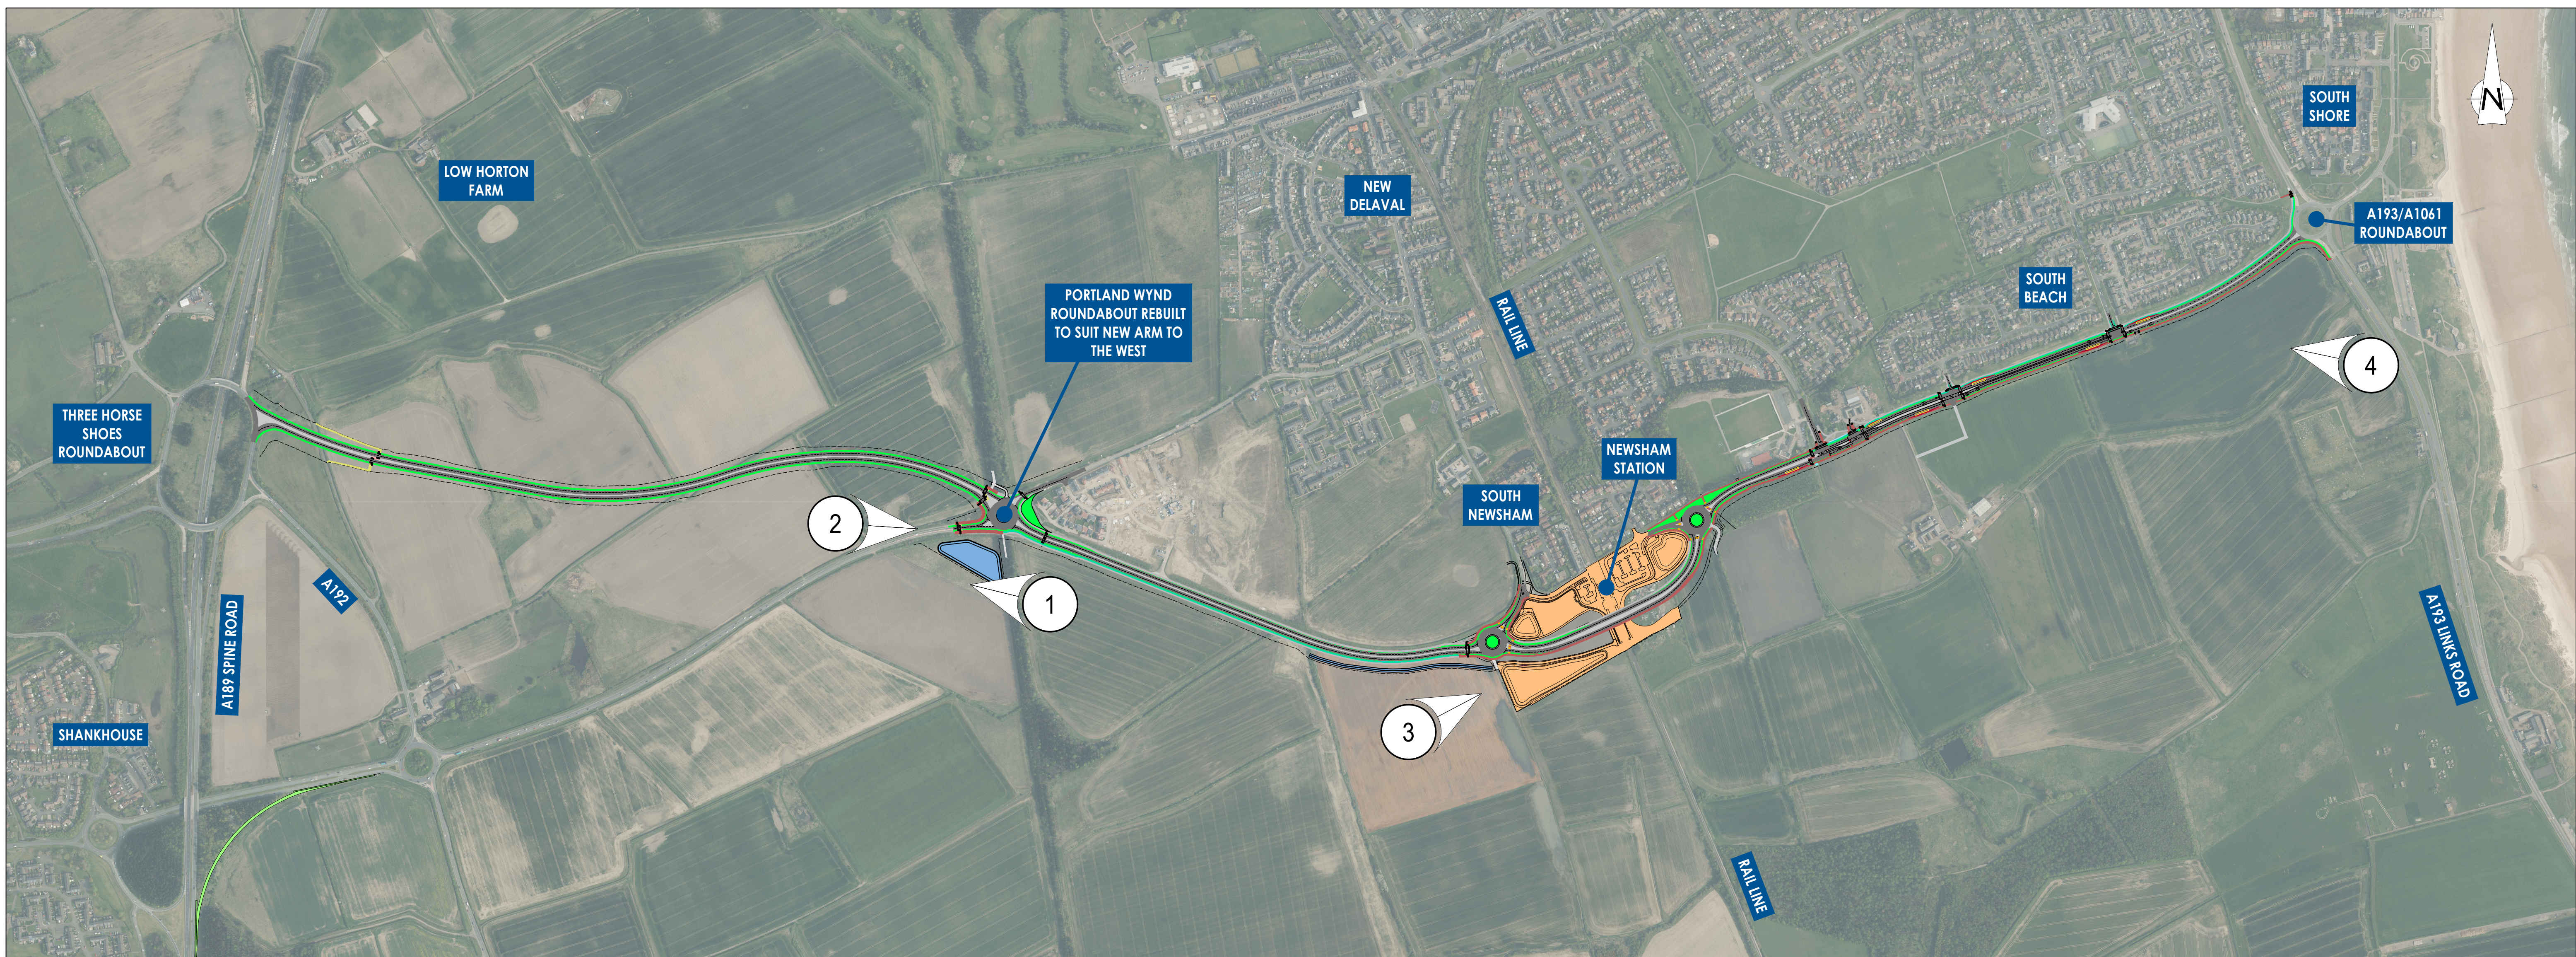

1 North West View
Extents of new dual-carriageway leading off Three Horse Shoes roundabout towards Portland Wynd. A1061 in the foreground

2 NORTH EAST VIEW
Route of A1061 to be dualled & new roundabout in foreground at Portland Wynd

Visualisation Keyplan and Viewing Points

3 North East View
Route of widened A1061, overbridge and Newsham Station

4 North West View
Route of A1061 to be dualled at South Beach leading to the A193/Rotary Way